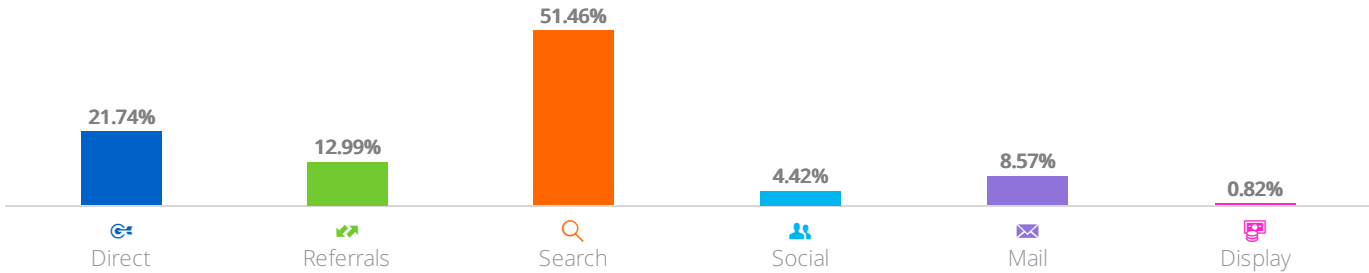

Traffic Sources

On desktop