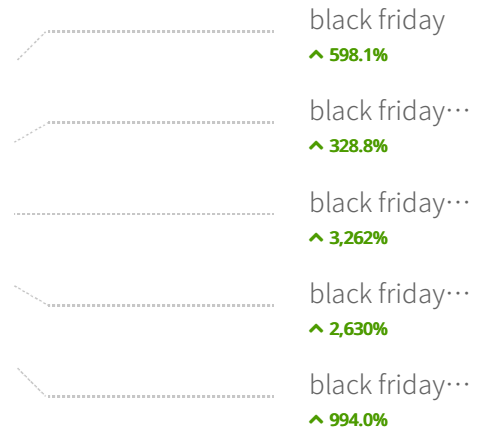

Top Destination Sites

Search

82.93%
Organic Searches

17.07%
Paid Searches

Organic Keywords:

Paid Keywords:

Social

4.42%

Of traffic is from Social

 Facebook

 Youtube

 Reddit

 Stack Overflow

 Twitter

Display Advertising

0.82%