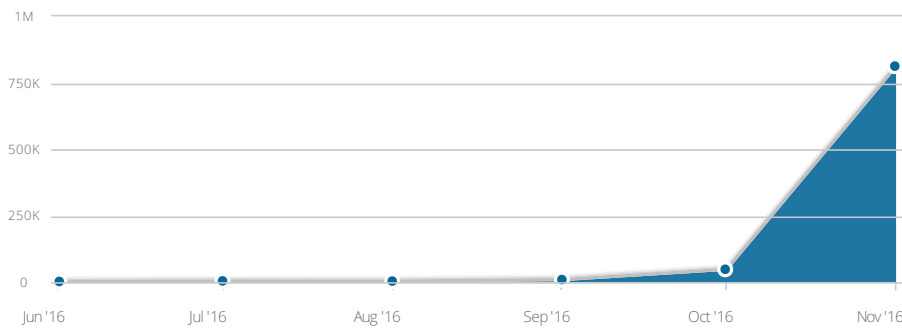

SimilarWeb

blackfridaysale.de
Website Analysis Report
November 2016

View the full analysis at: <https://www.similarweb.com/website/blackfridaysale.de>

blackfridaysale.de

Black Friday 2016! Black Friday Sale der Ausverkauf des Jahres in Deutschland mit Rabatten bis zu 90% am 24. November 2016 ab 19 Uhr!

Related Mobile Apps:

Global Rank
Worldwide

46,920 ↑

Country Rank
Germany 🇩🇪

2,491 ↑

Category Rank
Shopping

4,432 ↑

Traffic Overview

Total Visits

On desktop & mobile web, in the last 6 months

Engagement

Total Visits	812.9K ↑ 1,581%
Avg. Visit Duration	00:04:31
Pages per Visit	4.067215078026..
Bounce Rate	50.63%

Traffic by countries

On desktop