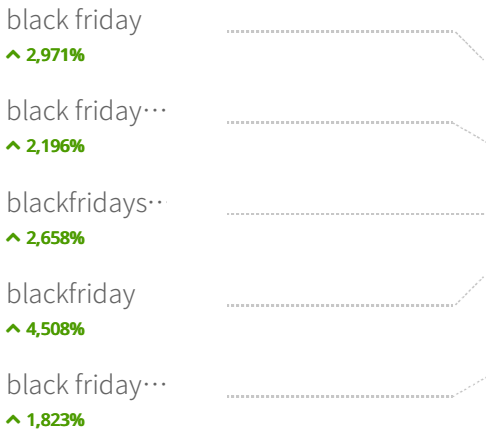

Top Destination Sites

Search

82.93%
Organic Searches

17.07%
Paid Searches

Organic Keywords:

Paid Keywords:

Social

4.42%

Of traffic is from Social

 Facebook

 Youtube

 Reddit

 Stack Overflow

 Twitter

Display Advertising

0.82%