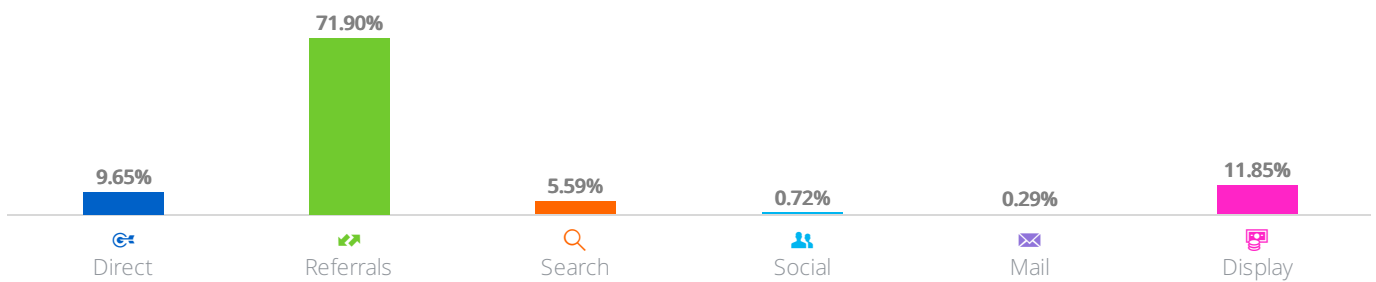

 On desktop & mobile web, in the last 6 months

Engagement

Total Visits	443.0K ^ >5000%
 Avg. Visit Duration	00:02:20
 Pages per Visit	2.369088071945..
 Bounce Rate	66.31%

Traffic by countries

On desktop

 Germany	91.67% ^ >5000%
 United Kingdom	1.48% ^ >5000%
 Switzerland	1.33%
 Austria	1.10%
 Spain	0.65%

Traffic Sources

On desktop

Referrals

71.9%
Of traffic is from Referrals

Top Referring Sites:

 bild.de

 shop.bild.de

ced.sascdn.com