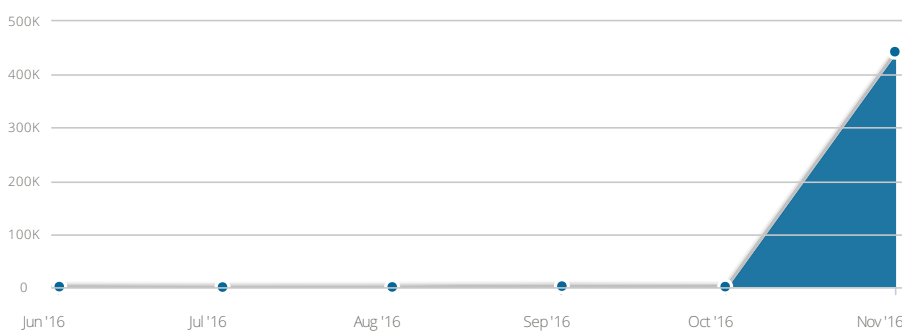

SimilarWeb

blackfriday.bild.de
Website Analysis Report
November 2016

View the full analysis at: <https://www.similarweb.com/website/blackfriday.bild.de>

blackfriday.bild.de

BILD Black Friday! Der größte Ausverkauf Deutschlands mit Rabatten bis zu 90% am 24. November 2016 ab 19 Uhr!

 **Global Rank**
Worldwide

N/A

 **Country Rank**
Unknown

N/A

 **Category Rank**
Unknown

N/A

Traffic Overview

Total Visits

 On desktop & mobile web, in the last 6 months

Engagement

Total Visits	443.0K ^ >5000%
 Avg. Visit Duration	00:02:20
 Pages per Visit	2.369088071945..
 Bounce Rate	66.31%

Traffic by countries

On desktop

 Germany	91.67% ^ >5000%
 United Kingdom	1.48% ^ >5000%
 Switzerland	1.33%
 Austria	1.10%
 Spain	0.65%

Traffic Sources

On desktop

Referrals

71.9%
Of traffic is from Referrals

Top Referring Sites:

 bild.de

 shop.bild.de

ced.sascdn.com